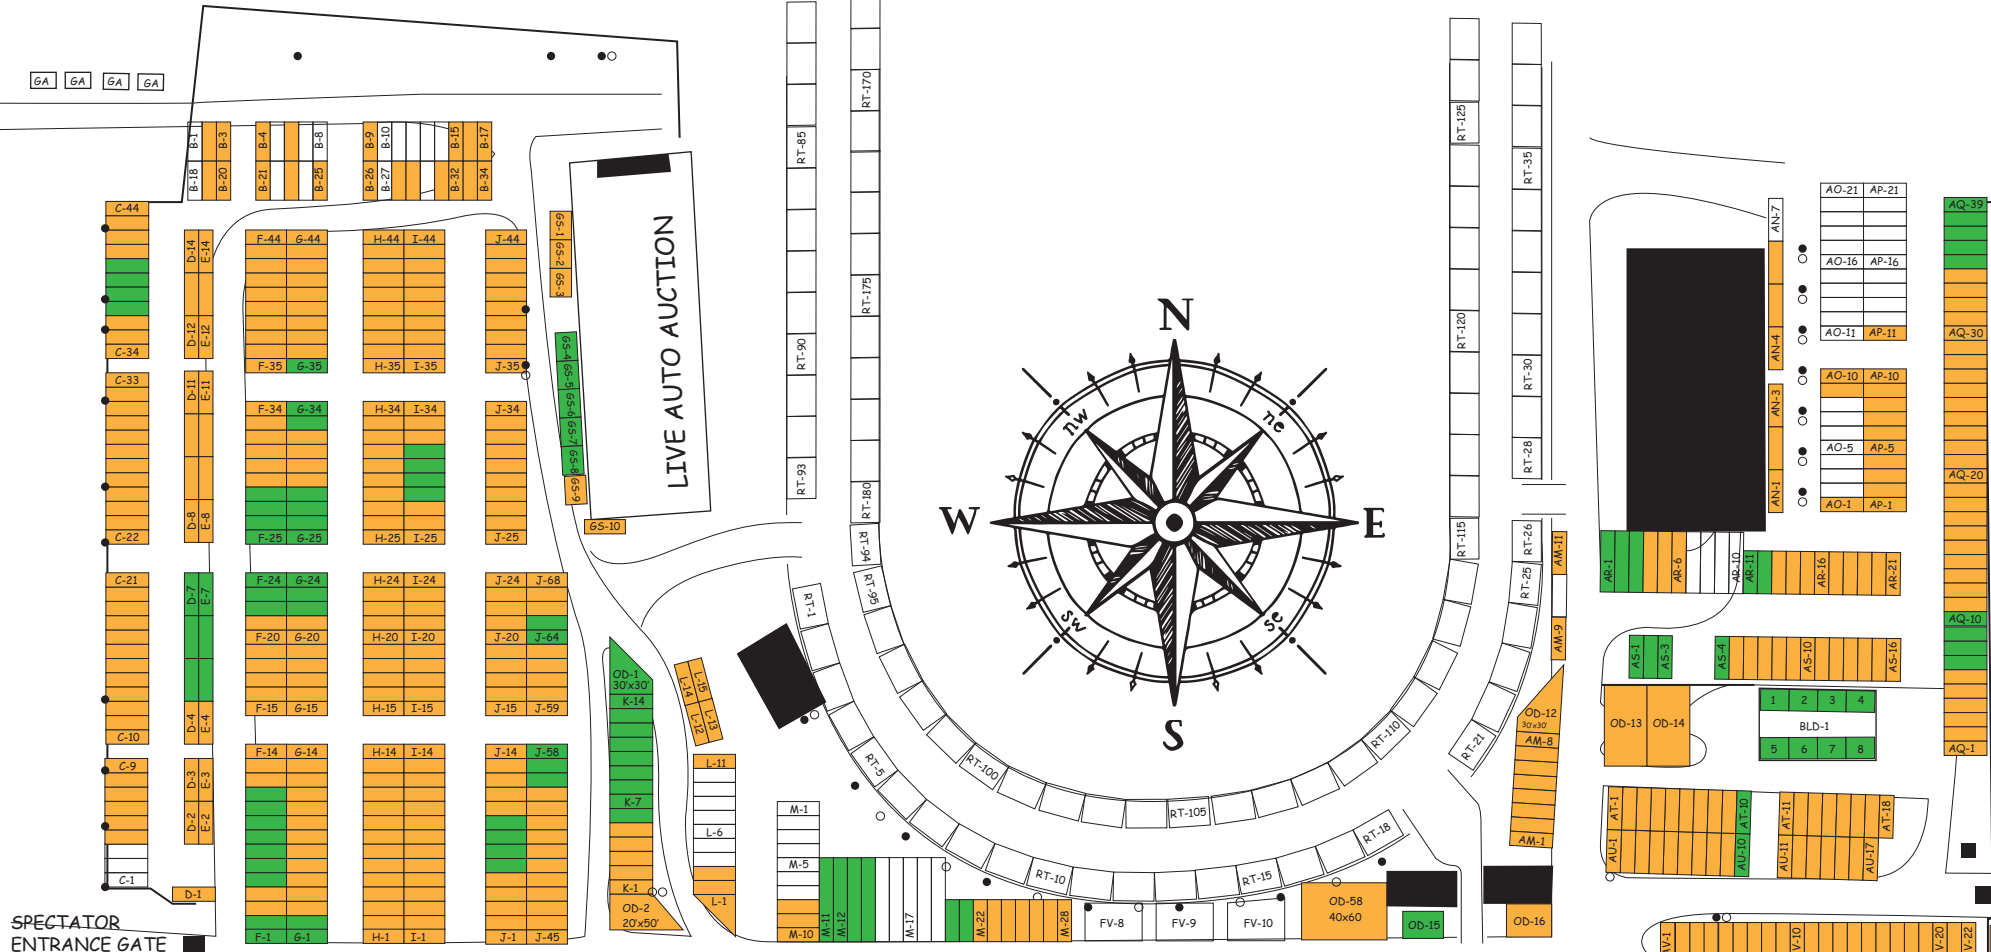

# BIG BUTLER Parts & Rama

## 2020 SWAP MEET SEASON

SPECTATOR PARKING

WED/THURS VENDOR GATE  
SPECTATOR ENTRANCE GATE

P.O. BOX 681  
Valencia, PA, 16059  
724 898 7875

WWW.BIGBUTLERPARTSARAMA.COM

RT 422

FRI/SAT/SUN VENDOR ENTRANCE GATE

PAID CAMPING

HANDICAP PARKING

OFF LIMITS

Parking Lot Rd