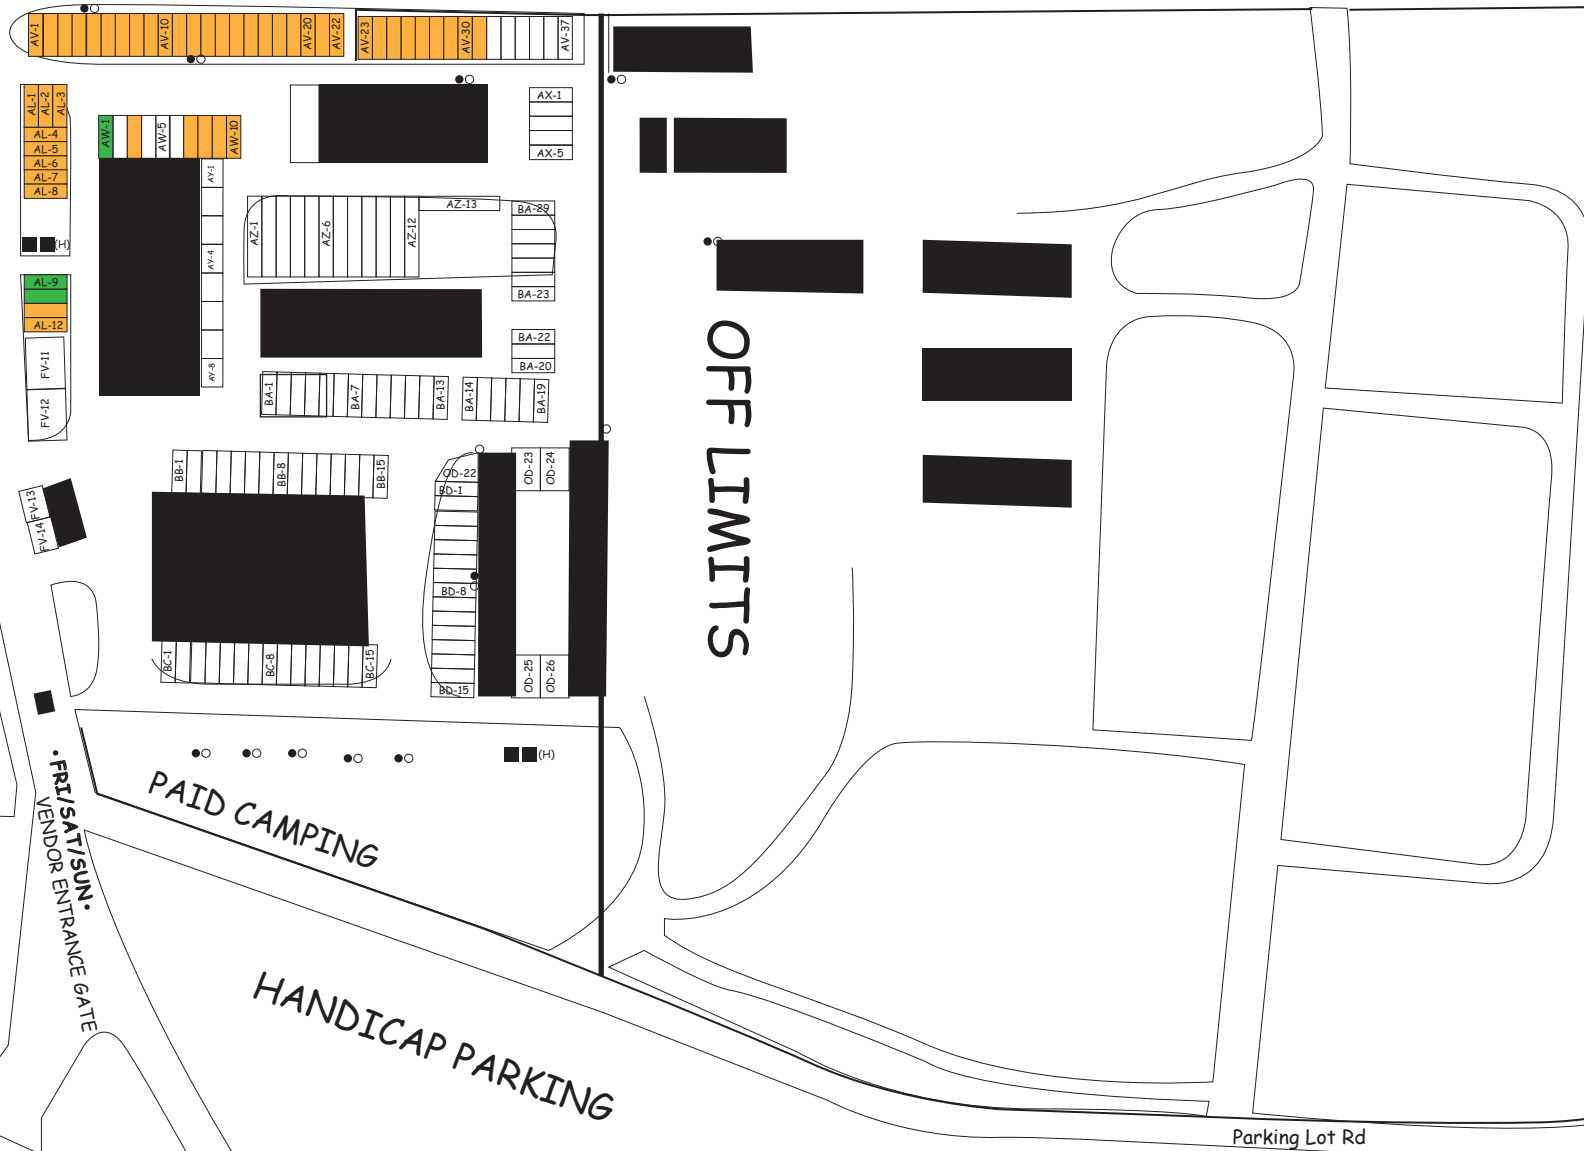

# BIG BUTLER Parts & Rama

## 2020 SWAP MEET SEASON

SPECTATOR PARKING

WED/THURS VENDOR GATE  
SPECTATOR ENTRANCE GATE

P.O. BOX 681  
Valencia, PA, 16059  
724 898 7875

WWW.BIGBUTLERPARTSARAMA.COM

RT 422

FRI/SAT/SUN VENDOR ENTRANCE GATE

PAID CAMPING

HANDICAP PARKING

OFF LIMITS

Parking Lot Rd