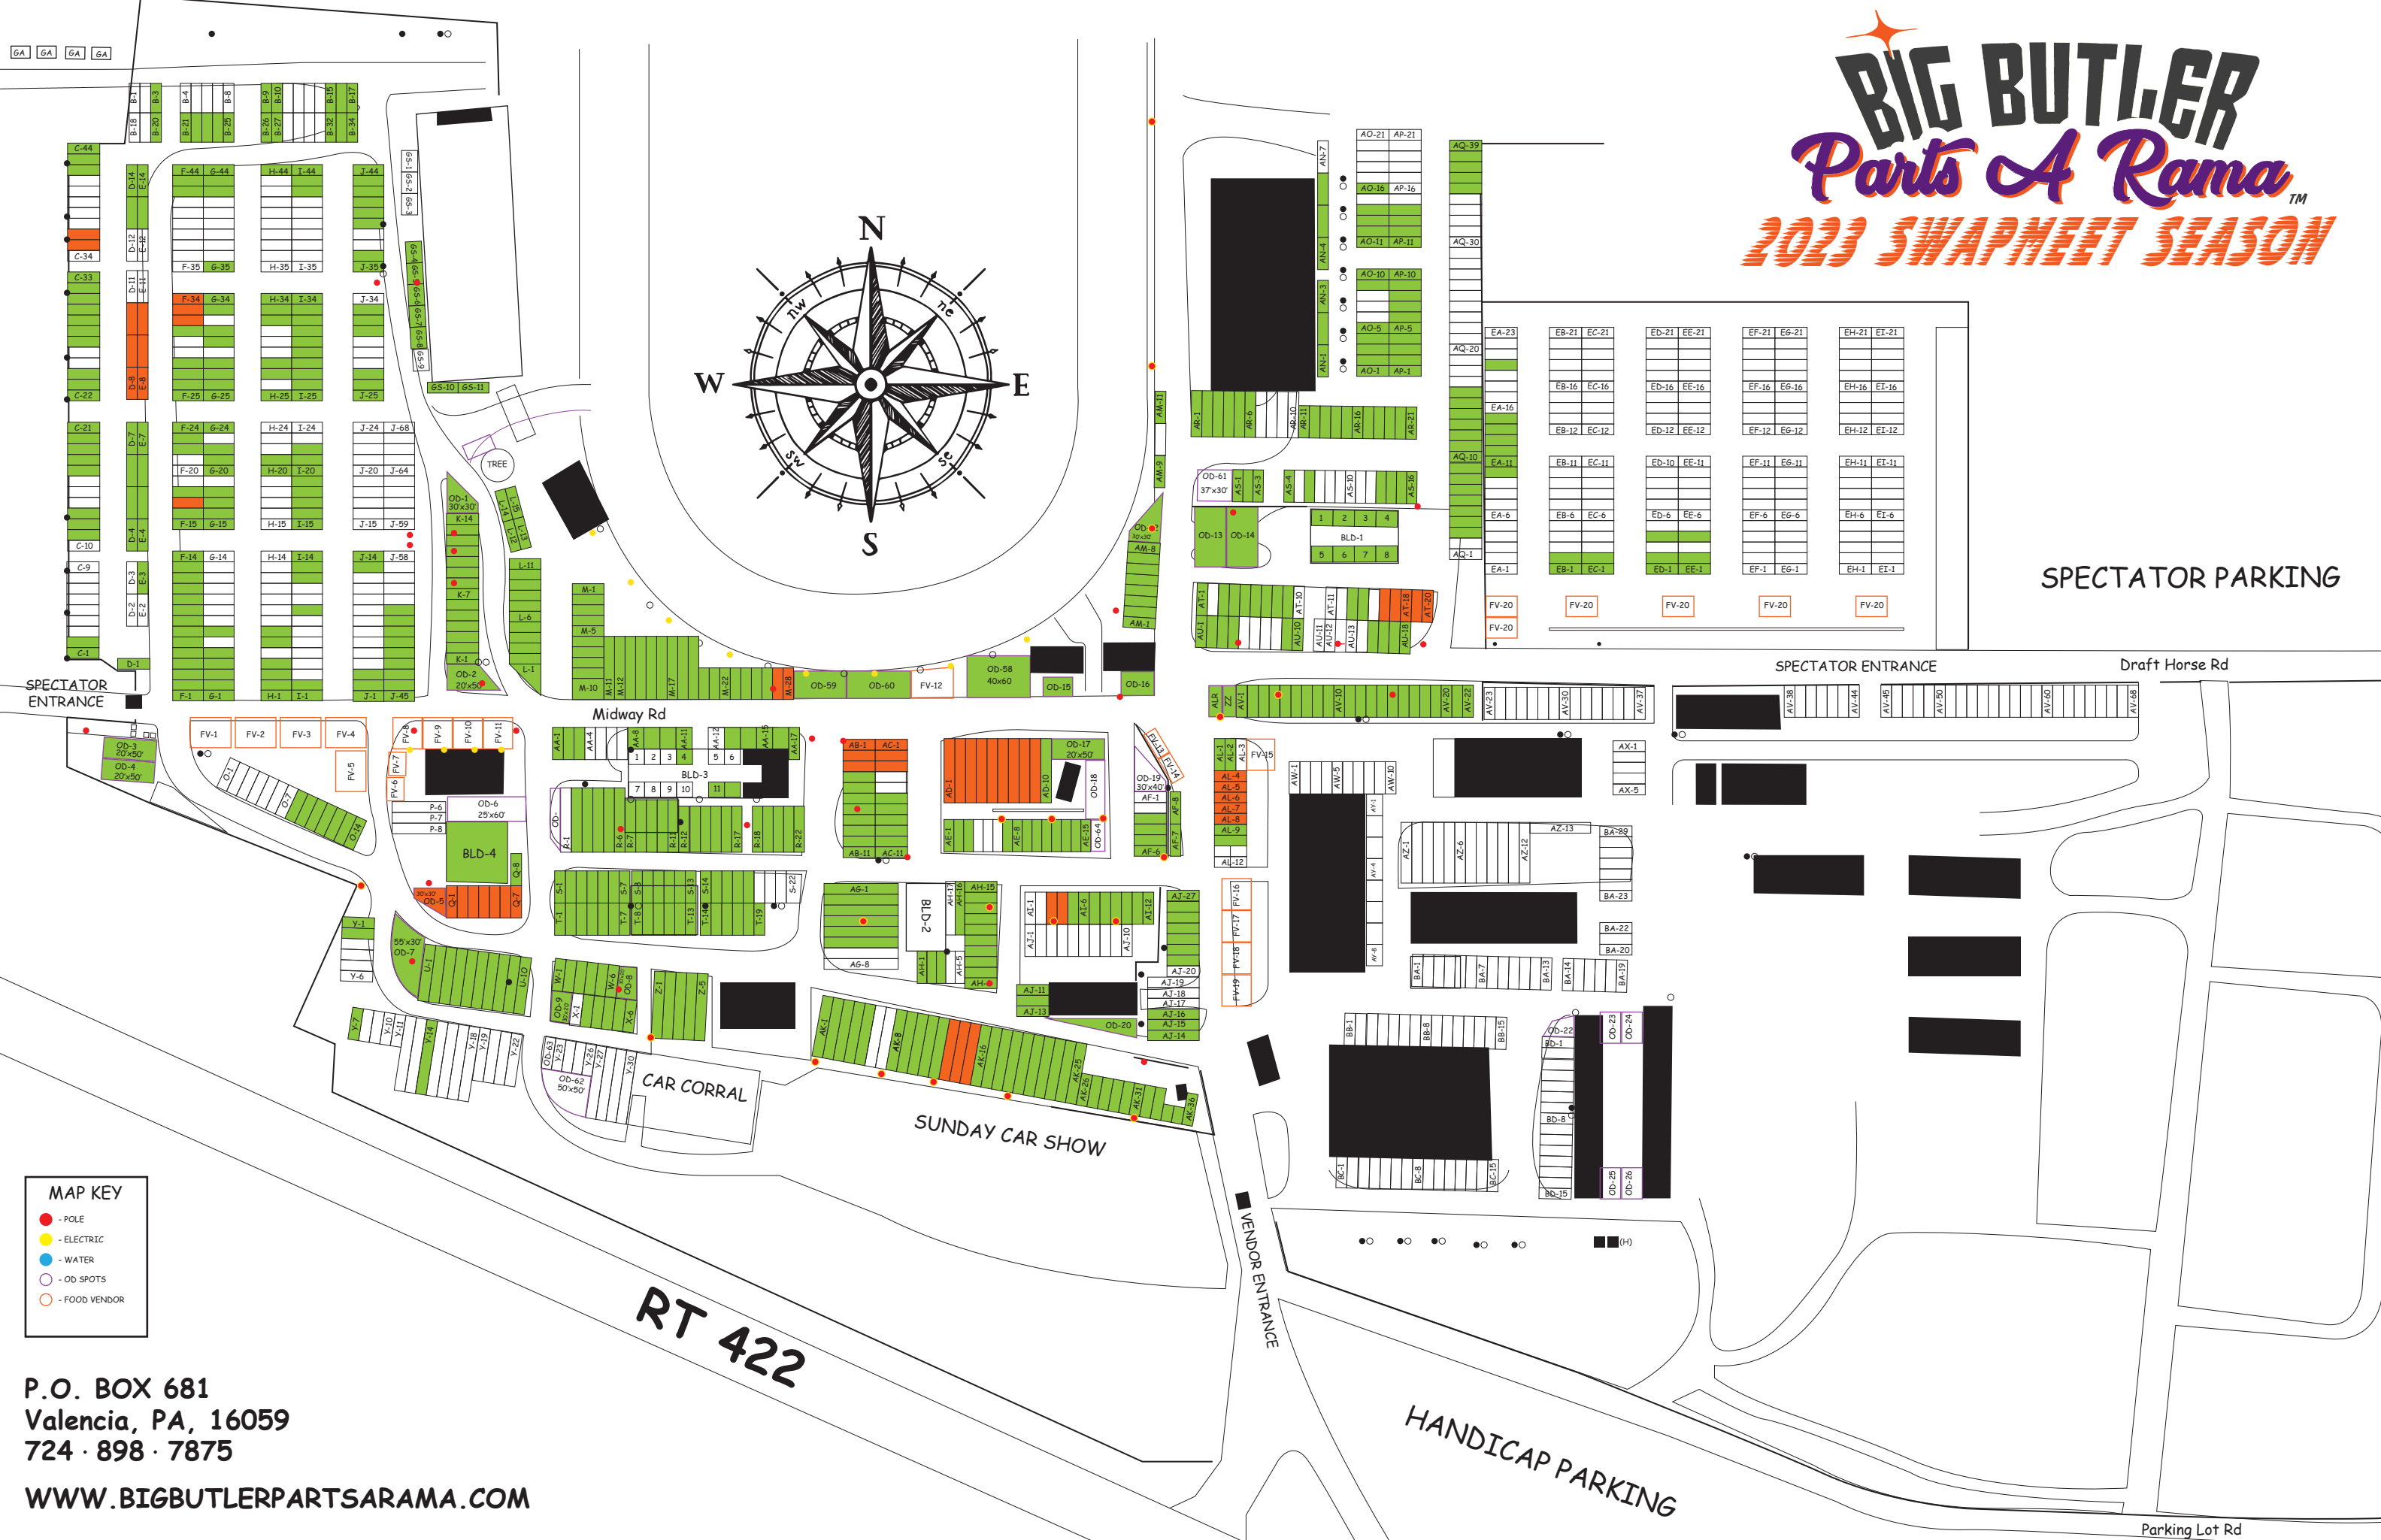

BIG BUTLER Parts & Rama™ 2023 SWAPMEET SEASON

- MAP KEY**
- - POLE
 - - ELECTRIC
 - - WATER
 - - OD SPOTS
 - - FOOD VENDOR

P.O. BOX 681
Valencia, PA, 16059
724 · 898 · 7875
WWW.BIGBUTLERPARTSARAMA.COM

SPECTATOR PARKING

SPECTATOR ENTRANCE

Draft Horse Rd

SUNDAY CAR SHOW

CAR CORRAL

RT 422

VENDOR ENTRANCE

HANDICAP PARKING

Parking Lot Rd